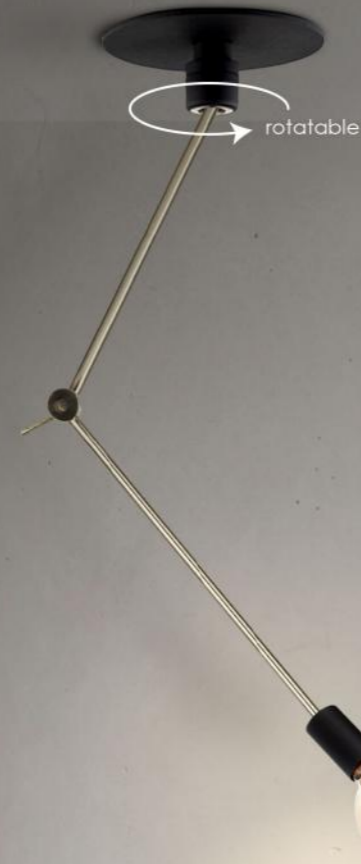

TLT7044-20SB
table lamp(bulb not incl.)

E27, Max. LED 10W ø13 cm †20 cm
♀ bulb not incl.
⊕ switch included, cable length 150 cm

TLT7044-01SB
table lamp(bulb not incl.)

E27, Max. LED 10W ø20.5 cm †10 cm
♀ bulb not incl.
⊕ switch included, cable length 150 cm

E27, Max. LED 10W ø12 cm ‡21 cm
♀ bulb not incl.

TLC7045-14BS
ceiling lamp(bulb not incl.)

E27, Max. LED 10W ø12 cm ‡14 cm
♀ bulb not incl.

TL7045-01BS
table lamp(bulb not incl.)

☑ E27, Max. LED 10W ⌀15 cm †30 cm
♀ bulb not incl.
⊕ switch included, cable length 150 cm

TL7045-11BS
table lamp(bulb not incl.)

☑ E27, Max. LED 10W ⌀16 cm †11 cm
♀ bulb not incl.
⊕ switch included, cable length 150 cm

TLC7046-01BS
ceiling lamp(bulb not incl.)

☰ E27, Max. LED 10W ⌀28 cm †70 cm
♀ bulb not incl.

TLW7046-01BS
wall lamp(bulb not incl.)

☰ E27, Max. LED 10W ⌀28 cm †+70 cm
♀ bulb not incl.

TLT7046-01BS
table lamp(bulb not incl.)

☰ E27, Max. LED 10W ⌀20 cm †68.5 cm
♀ bulb not incl.
⊕ switch included, cable length 150 cm