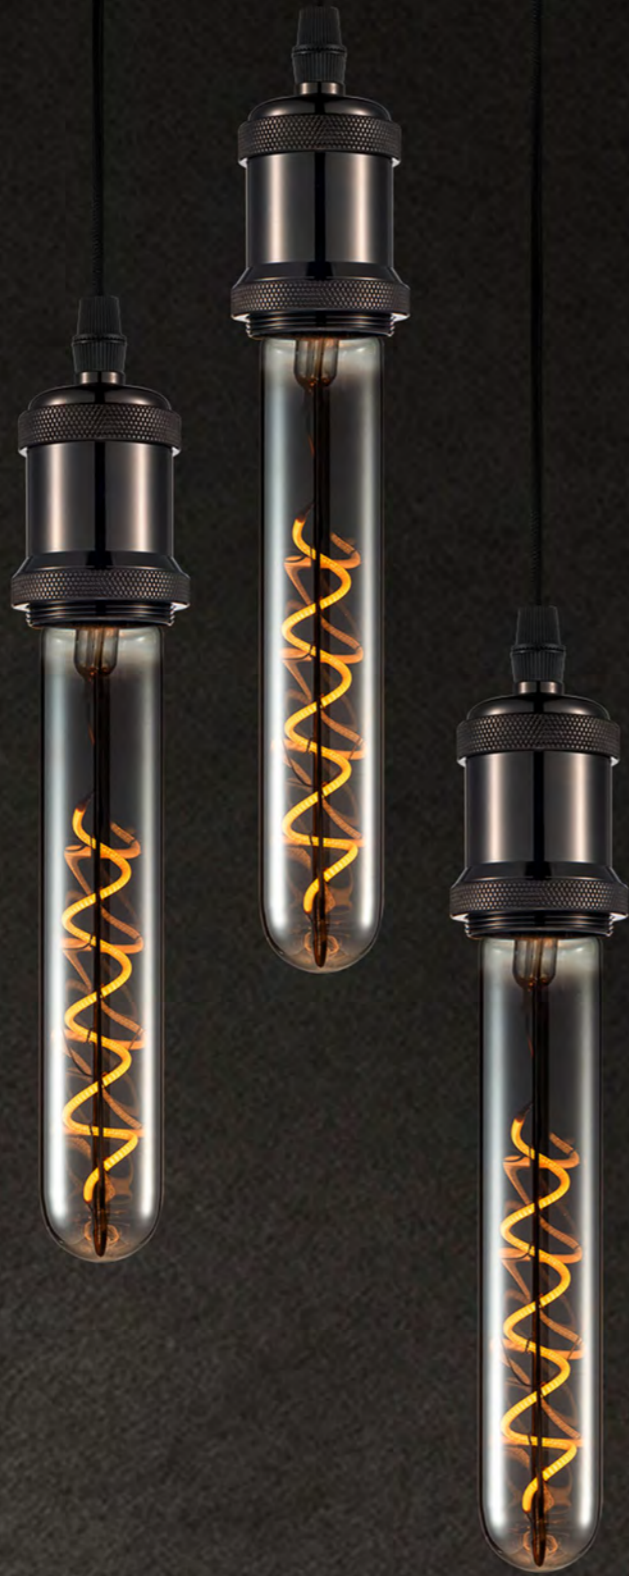

LED

TLB-8027-06SM
LED SPIRAL
E27 2200K
6 W=15 W | 140 lm 25.000 hours
CRI 80 6 CM ↓ 25 CM
CERTIFICATE: NO

LED

TLB-8028-06CL
LED SPIRAL
E27 2200K
6 W=40 W | 380 lm 25.000 hours
CRI 80 6 CM ↓ 33 CM
CERTIFICATE: NO

LED

TLB-8028-06AM
LED SPIRAL
E27 2200K
6 W=35 W | 350 lm 25.000 hours
CRI 80 6 CM ↓ 33 CM
CERTIFICATE: NO

LED

TLB-8028-06SM
LED SPIRAL
E27 2200K
6 W=15 W | 140 lm 25.000 hours
CRI 80 6 CM ↓ 33 CM
CERTIFICATE: NO

LED

TLB-8029-04CL
LED SPIRAL

E27 4 W=25 W | 160 lm
CRI 80 2200K 25.000 hours
3 CM 18.5 CM
CERTIFICATE: NO

LED

TLB-8029-04AM
LED SPIRAL

E27 4 W=20 W | 140 lm
CRI 80 2200K 25.000 hours
3 CM 18.5 CM
CERTIFICATE: NO

LED

TLB-8029-04SM
LED SPIRAL

E27 4 W=10 W | 80 lm
CRI 80 2200K 25.000 hours
3 CM 18.5 CM
CERTIFICATE: NO

LED

TLB-8030-04CL
LED SPIRAL

E27
4 W=25 W | 230 lm
CRI 80
CERTIFICATE: NO

2200K
25.000 hours
3 CM
30 CM