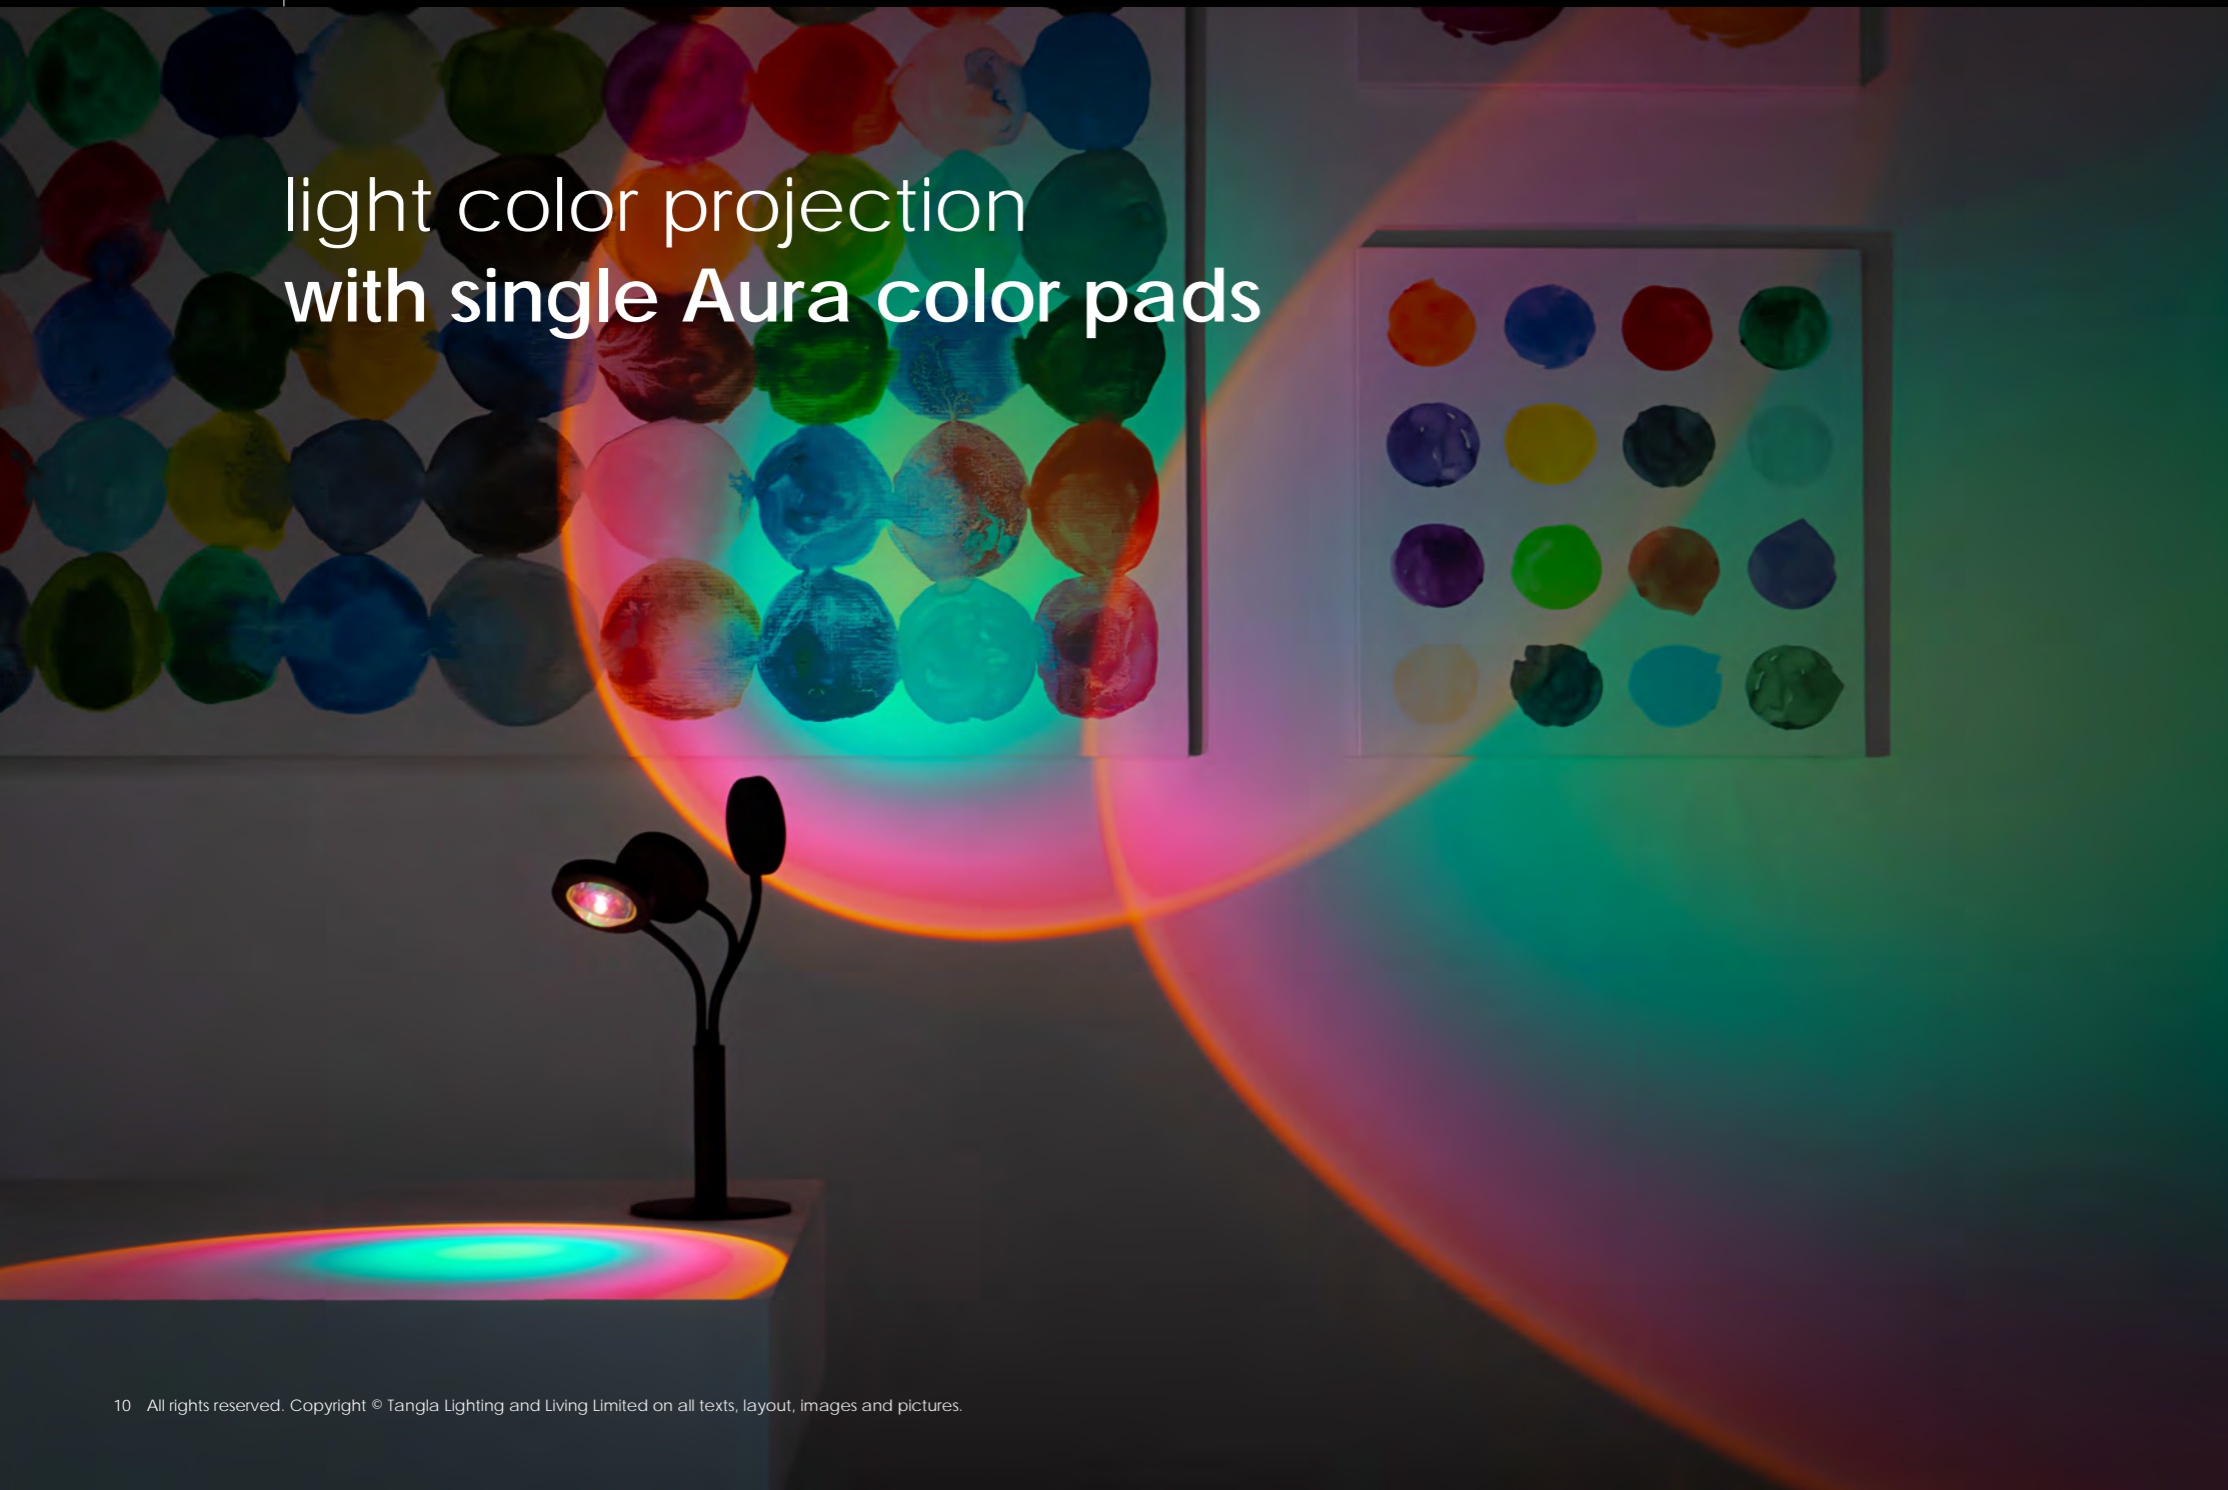

light color projection
with single Aura color pads

3D red