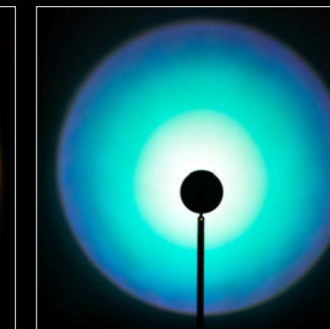

light color projection
with single Aura color pads

3D red

3D blue

penoy red

peach

yellow

turquoise

green

light color projection with combination of Aura color pads

penoy red + 3d red

peach+ 3d red

yellow + 3d red

turquoise + 3d red

green+ 3d red

penoy red + 3d blue

peach + 3d blue

yellow+ 3d blue

turquoise + 3d blue

green + 3d blue

light color projection
without color pads

with color pads | 3000K

collection **Aura single fixtures**

The Aura collection exist of LED table, floor, wall and ceiling fixtures.

All Aura lamp heads are 350° rotatable and 180° turn able.

Choice your favorite fixture and create your own desired light effect.

TLC7202-01AW sand white
integrated LED 7.5W ø 10 cm †66.3 cm

TLC7202-01BW sand white
integrated LED 7.5W ø 10 cm †58-98 cm