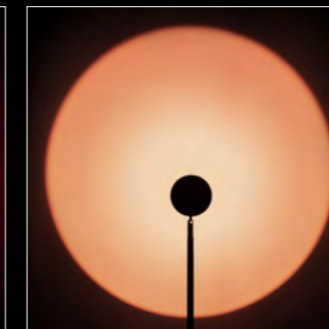

You can also use the single color pads.

3D red

3D blue

penoy red

peach

yellow

blue

green

light color projection
with single Aura color pads

3D red

3D blue

penoy red

peach

yellow

turquoise

green

light color projection with combination of Aura color pads

penoy red + 3d red

peach+ 3d red

yellow + 3d red

turquoise + 3d red

green+ 3d red

penoy red + 3d blue

peach + 3d blue