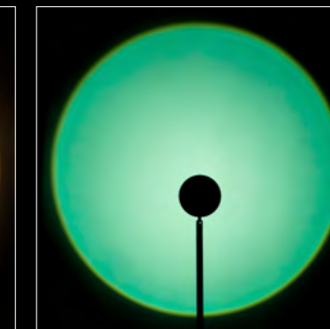

You can also use the single color pads.

3D red

3D blue

penoy red

peach

yellow

blue

green

light color projection
with single Aura color pads

3D red

3D blue

penoy red

peach

yellow

turquoise

green

light color projection with combination of Aura color pads

penoy red + 3d red

peach+ 3d red

yellow + 3d red

turquoise + 3d red

green+ 3d red

penoy red + 3d blue

peach + 3d blue