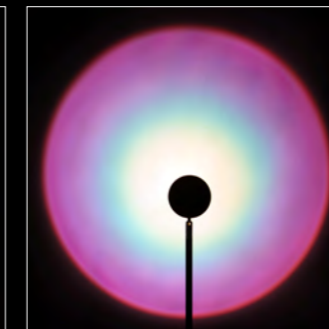

light color projection with combination of Aura color pads

penoy red + 3d red

peach+ 3d red

yellow + 3d red

turquoise + 3d red

green+ 3d red

penoy red + 3d blue

peach + 3d blue

yellow+ 3d blue

turquoise + 3d blue

green + 3d blue

light color projection
without color pads

with color pads | 3000K

collection **Aura single fixtures**

The Aura collection exist of LED table, floor, wall and ceiling fixtures.