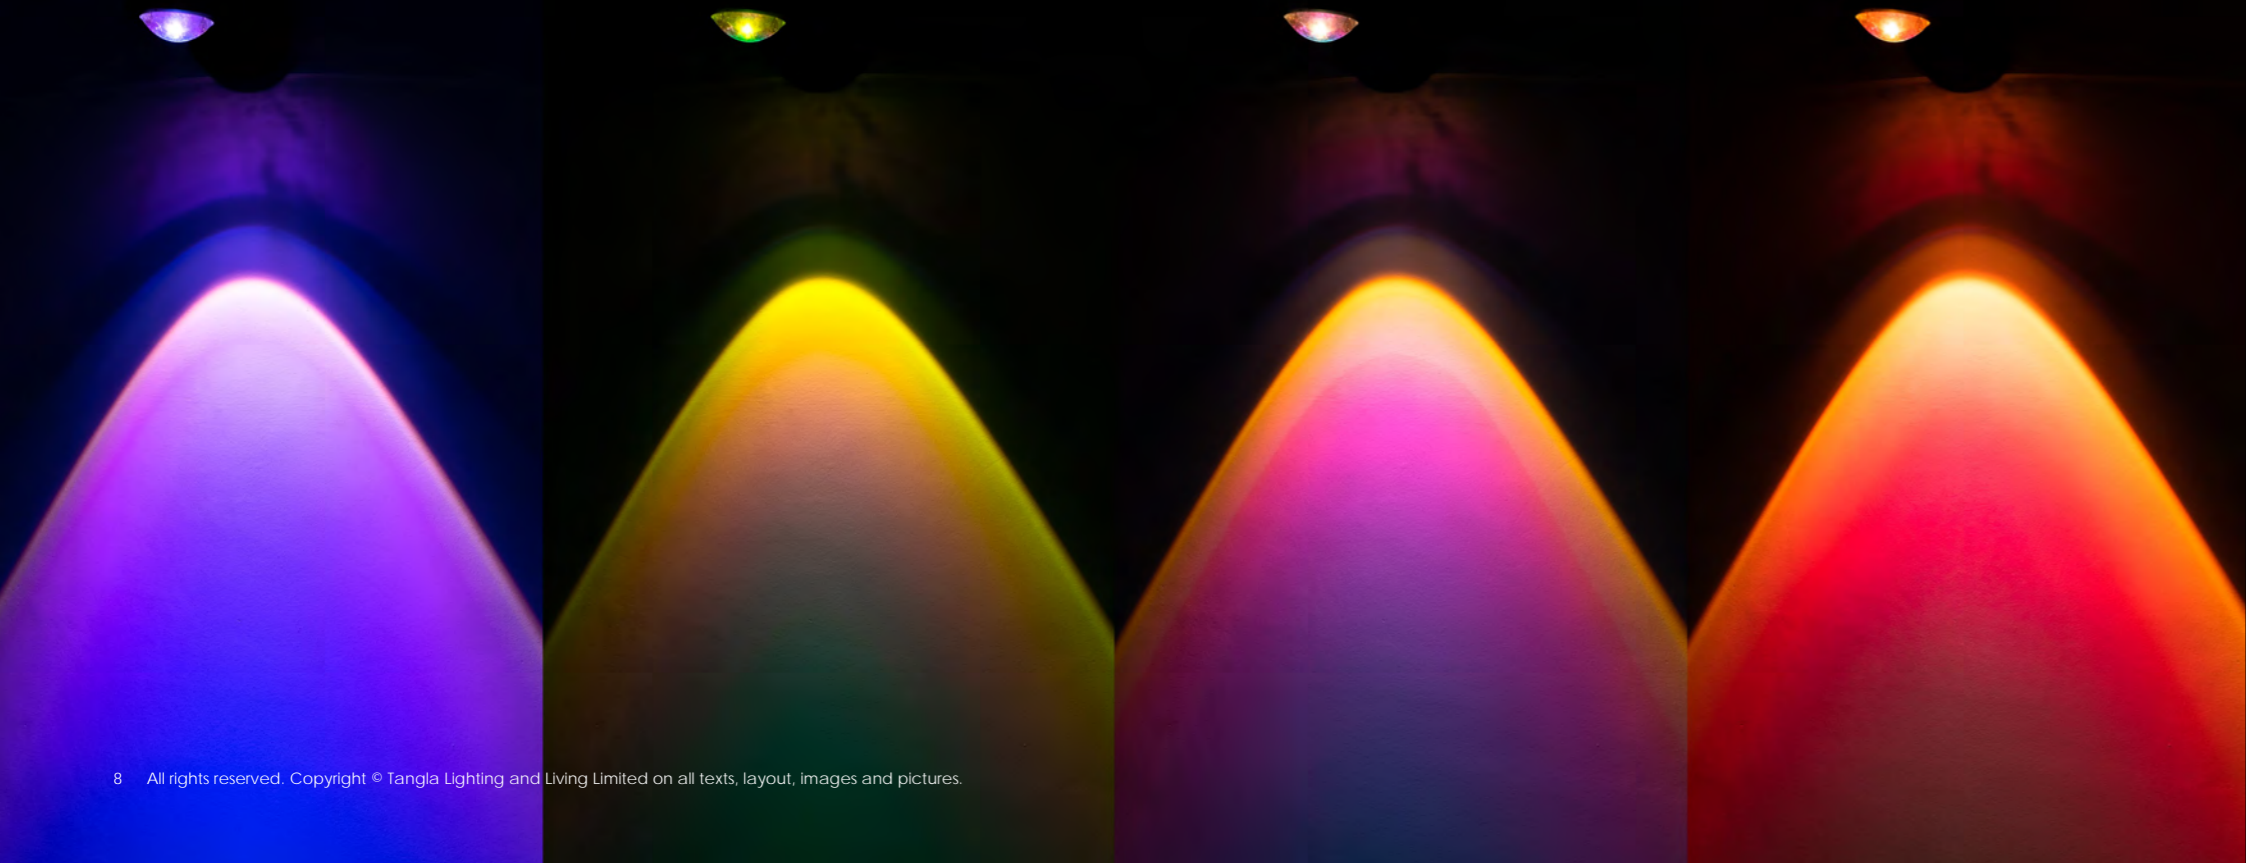

create and customize your own aura light

By replacing the Aura color pads, you can customize and create the desired ambience you would like to have.

There are two 3D color pads (red and blue), which you can combine with 5 different plain color pads (red, peach, yellow, turquoise and green).

You can also use the single color pads.

3D red