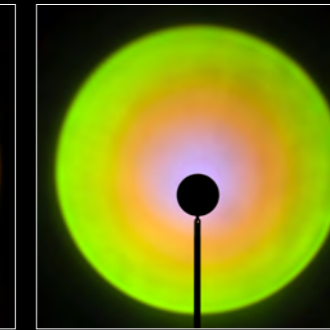

light color projection with combination of Aura color pads

penoy red + 3d red

peach+ 3d red

yellow + 3d red

turquoise + 3d red

green+ 3d red

penoy red + 3d blue

peach + 3d blue