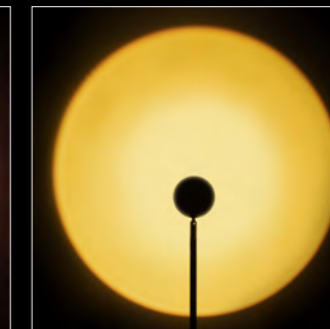

You can also use the single color pads.

- 1 Insert the key tool into the holes on the front side of the cover and turn it counterclockwise to open the cover.
- 2 Carefully remove the glass convex lens.
- 3 Loosen the screw on the fixator with screwdriver and replace the Aura PET color pads to create your desired color effect.
- 4 Place the glass convex lens carefully then tighten the screws to fix the fixator.
- 5 Insert the key tool into the holes on the front side of the cover, and turn it clockwise to close the cover.

You can also use the single color pads.

3D red

3D blue

penoy red

peach

yellow

blue

green

light color projection
with single Aura color pads

3D red

3D blue

penoy red

peach

yellow

turquoise

green

light color projection with combination of Aura color pads

penoy red + 3d red

peach+ 3d red

yellow + 3d red

turquoise + 3d red

green+ 3d red

penoy red + 3d blue

peach + 3d blue