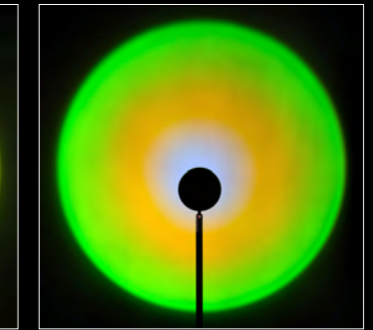

light color projection with combination of Aura color pads

penoy red + 3d red

peach+ 3d red

yellow + 3d red

turquoise + 3d red

green+ 3d red

penoy red + 3d blue

peach + 3d blue