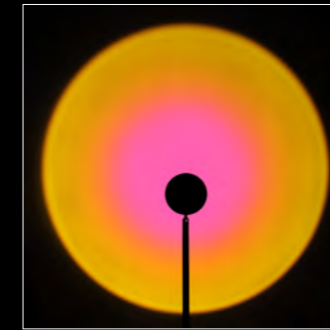

You can also use the single color pads.

- 1 Insert the key tool into the holes on the front side of the cover and turn it counterclockwise to open the cover.
- 2 Carefully remove the glass convex lens.
- 3 Loosen the screw on the fixator with screwdriver and replace the Aura PET color pads to create your desired color effect.
- 4 Place the glass convex lens carefully then tighten the screws to fix the fixator.
- 5 Insert the key tool into the holes on the front side of the cover, and turn it clockwise to close the cover.

You can also use the single color pads.

3D red

3D blue

penoy red

peach

yellow

blue

green

light color projection
with single Aura color pads

3D red

3D blue

penoy red

peach

yellow

turquoise

green