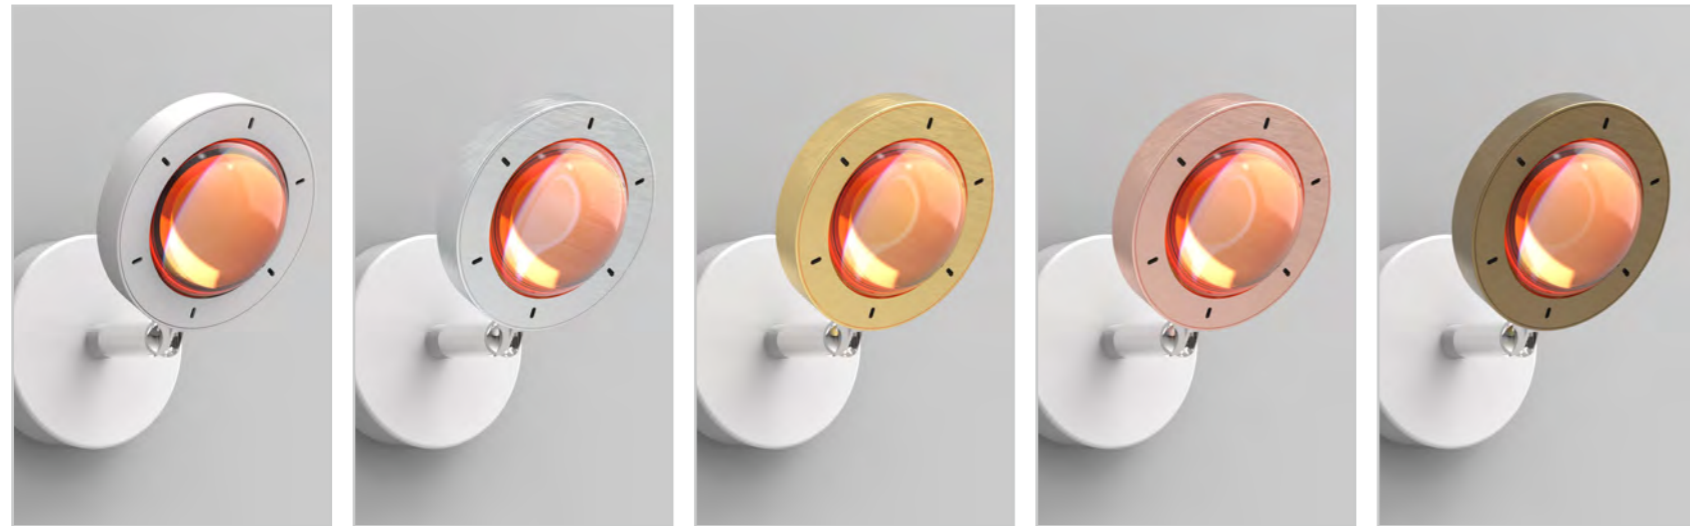

collection Aura fixture colors

The Aura fixtures can be selected in the following color combinations.

Sand white   Sand white mat satin   Sand white – mat gold   Sand white – rose gold   Sand white – mat brass