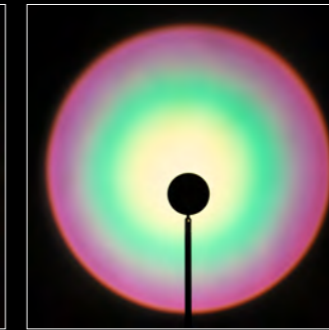

You can also use the single color pads.

- 1 Insert the key tool into the holes on the front side of the cover and turn it counterclockwise to open the cover.
- 2 Carefully remove the glass convex lens.
- 3 Loosen the screw on the fixator with screwdriver and replace the Aura PET color pads to create your desired color effect.
- 4 Place the glass convex lens carefully then tighten the screws to fix the fixator.
- 5 Insert the key tool into the holes on the front side of the cover, and turn it clockwise to close the cover.

You can also use the single color pads.

3D red

3D blue

penoy red

peach

yellow

blue

green

light color projection
with single Aura color pads

3D red

3D blue

penoy red

peach

yellow

turquoise

green