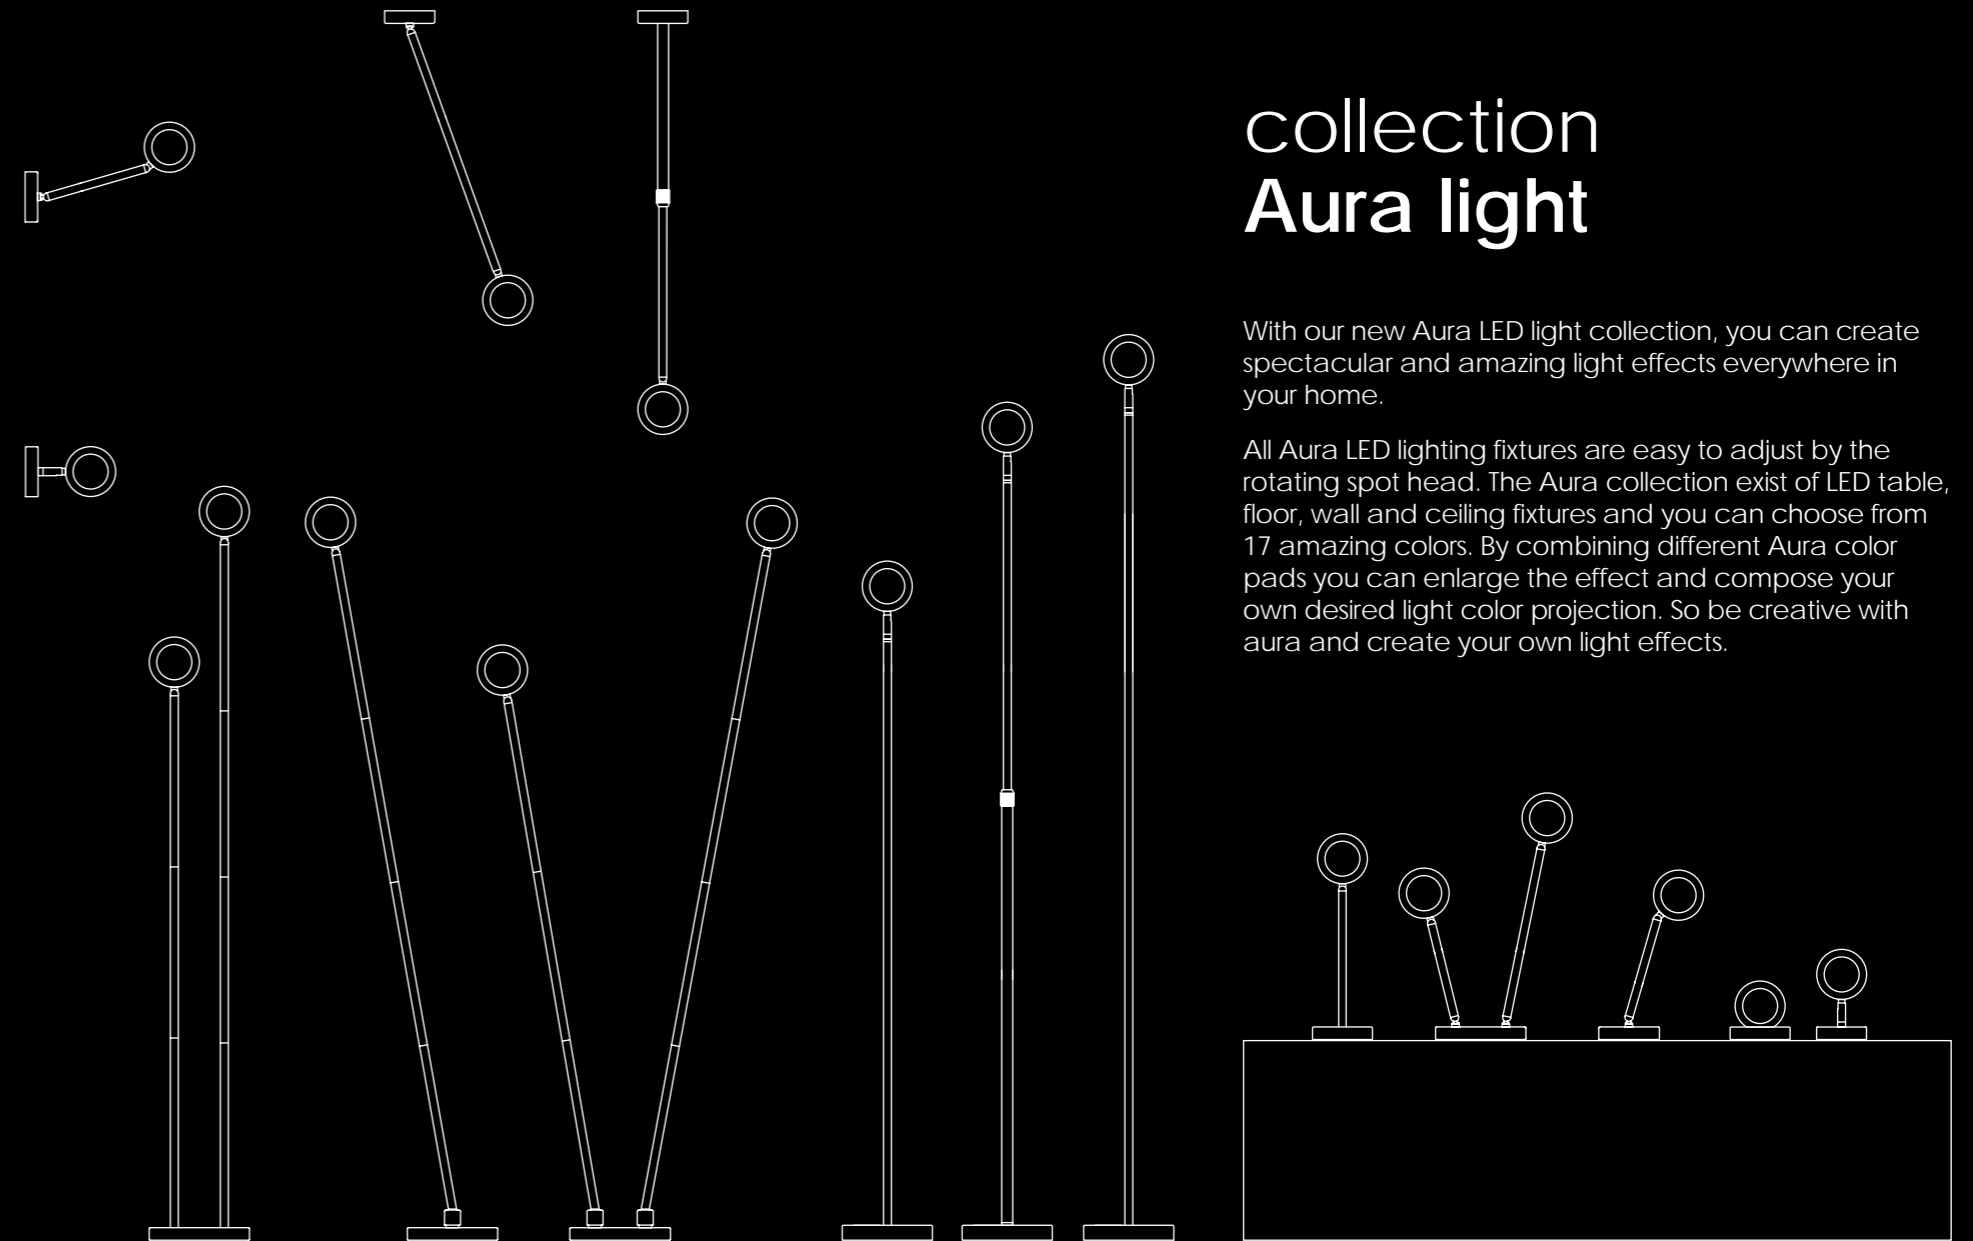

collection Aura light

With our new Aura LED light collection, you can create spectacular and amazing light effects everywhere in your home.

All Aura LED lighting fixtures are easy to adjust by the rotating spot head. The Aura collection exist of LED table, floor, wall and ceiling fixtures and you can choose from 17 amazing colors. By combining different Aura color pads you can enlarge the effect and compose your own desired light color projection. So be creative with aura and create your own light effects.