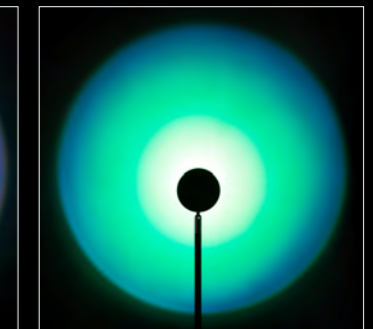

light color projection with combination of Aura color pads

penoy red + 3d red

peach+ 3d red

yellow + 3d red

turquoise + 3d red

green+ 3d red

penoy red + 3d blue

peach + 3d blue

yellow+ 3d blue

turquoise + 3d blue

green + 3d blue

light color projection
without color pads

with color pads | 3000K

collection **Aura single fixtures**

The Aura collection exist of LED table, floor, wall and ceiling fixtures.