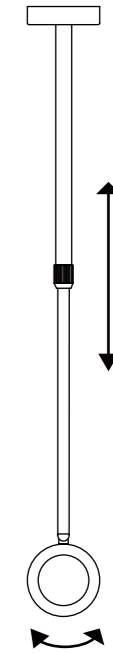

All Aura lamp heads are 350° rotatable and 180° turn able.

Choice your favorite fixture and create your own desired light effect.

TLC7202-01AW sand white
integrated LED 7.5W ø 10 cm †66.3 cm

TLC7202-01BW sand white
integrated LED 7.5W ø 10 cm †58-98 cm

TLC7202-01A sand black
integrated LED 7.5W ø 10 cm †66.3 cm

TLC7202-01B sand black
integrated LED 7.5W ø 10 cm †58-98 cm

TLW7202-01AW sand white
 ■ integrated LED 7.5W ø 10 cm ↔ 17 cm

TLW7202-01BW sand white
 ■ integrated LED 7.5W ø 10 cm ↔ 36 cm

TLW7202-02CW sand white
 ■ integrated LED 7.5W ø 10 cm ↔ 36 cm

TLW7202-01A sand black
 ■ integrated LED 7.5W ø 10 cm ↔ 17 cm

TLW7202-01BW sand black
 ■ integrated LED 7.5W ø 10 cm ↔ 36 cm

TLW7202-02CW sand black
 ■ integrated LED 7.5W ø 10 cm ↔ 36 cm