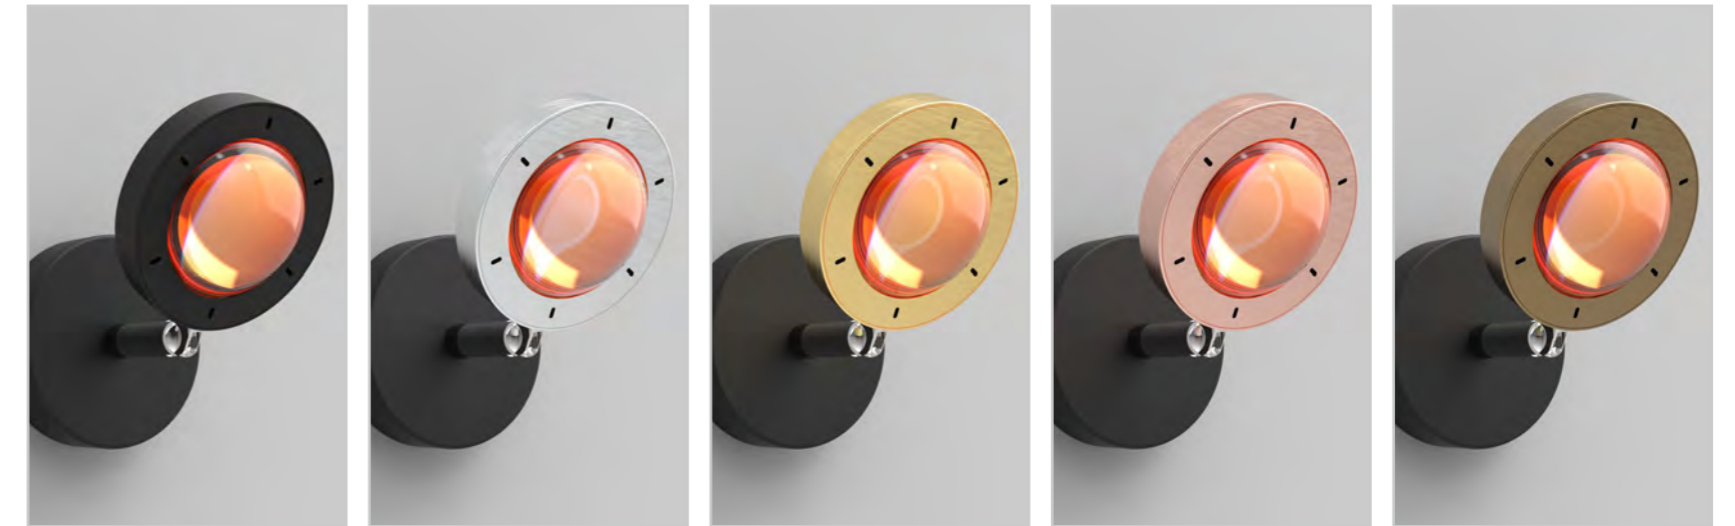

Sand black   Sand black – mat satin   Sand black – mat gold   Sand black – rose gold   Sand black – mat brass