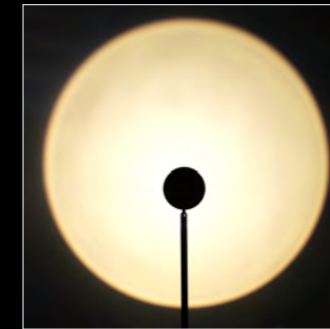

yellow+ 3d blue

turquoise + 3d blue

green + 3d blue

light color projection
without color pads

with color pads | 3000K

collection **Aura single fixtures**

The Aura collection exist of LED table, floor, wall and ceiling fixtures.

All Aura lamp heads are 350° rotatable and 180° turn able.

Choice your favorite fixture and create your own desired light effect.

TLC7202-01AW sand white
integrated LED 7.5W ø 10 cm †66.3 cm

TLC7202-01BW sand white
integrated LED 7.5W ø 10 cm †58-98 cm