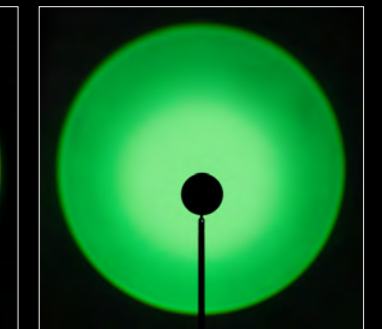

You can also use the single color pads.

- 1 Insert the key tool into the holes on the front side of the cover and turn it counterclockwise to open the cover.
- 2 Carefully remove the glass convex lens.
- 3 Loosen the screw on the fixator with screwdriver and replace the Aura PET color pads to create your desired color effect.
- 4 Place the glass convex lens carefully then tighten the screws to fix the fixator.
- 5 Insert the key tool into the holes on the front side of the cover, and turn it clockwise to close the cover.

You can also use the single color pads.

3D red

3D blue

penoy red

peach

yellow

blue

green

light color projection
with single Aura color pads

3D red

3D blue

penoy red

peach

yellow

turquoise

green

light color projection with combination of Aura color pads

penoy red + 3d red

peach+ 3d red

yellow + 3d red

turquoise + 3d red

green+ 3d red

penoy red + 3d blue

peach + 3d blue