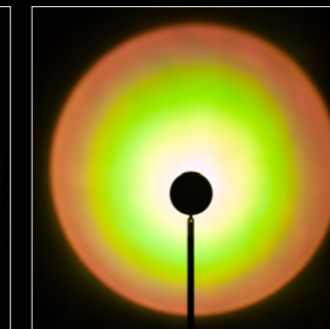

light color projection with combination of Aura color pads

penoy red + 3d red

peach+ 3d red

yellow + 3d red

turquoise + 3d red

green+ 3d red

penoy red + 3d blue

peach + 3d blue

yellow+ 3d blue

turquoise + 3d blue

green + 3d blue

light color projection
without color pads

with color pads | 3000K

collection **Aura single fixtures**

The Aura collection exist of LED table, floor, wall and ceiling fixtures.