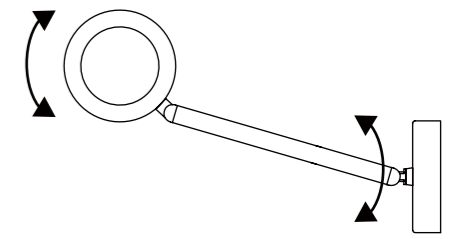

TLW7202-01AW sand white
■ integrated LED 7.5W   ø 10 cm   ↔ 17 cm

TLW7202-01BW sand white
■ integrated LED 7.5W   ø 10 cm   ↔ 36 cm