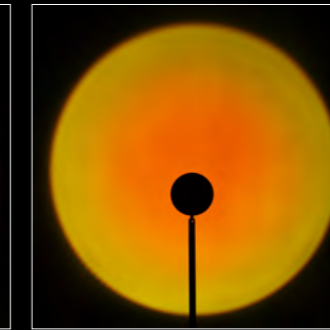

You can also use the single color pads.

3D red

3D blue

penoy red

peach

yellow

blue

green

light color projection
with single Aura color pads

3D red

3D blue

penoy red

peach

yellow

turquoise

green

light color projection with combination of Aura color pads

penoy red + 3d red

peach+ 3d red

yellow + 3d red

turquoise + 3d red

green+ 3d red

penoy red + 3d blue

peach + 3d blue